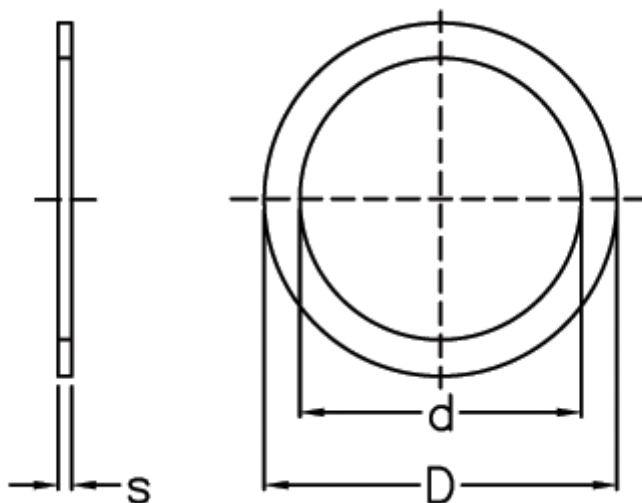

# Data Sheet

Article number: 0130809

Description: Support washer  
100x125x3,5 DIN 988

## Measures

---

d = 100

D = 125

Description = 100x125x3,5

s = 3.5

tol = -0.08

Weight kg/1000 = 122.000